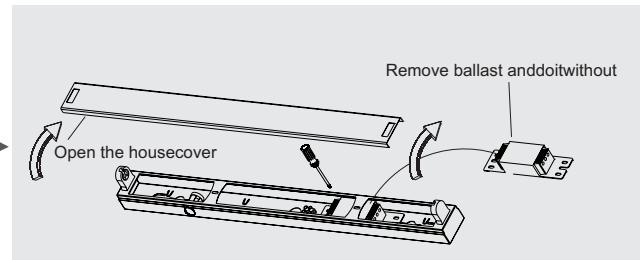

Installation Drawing

Step 2