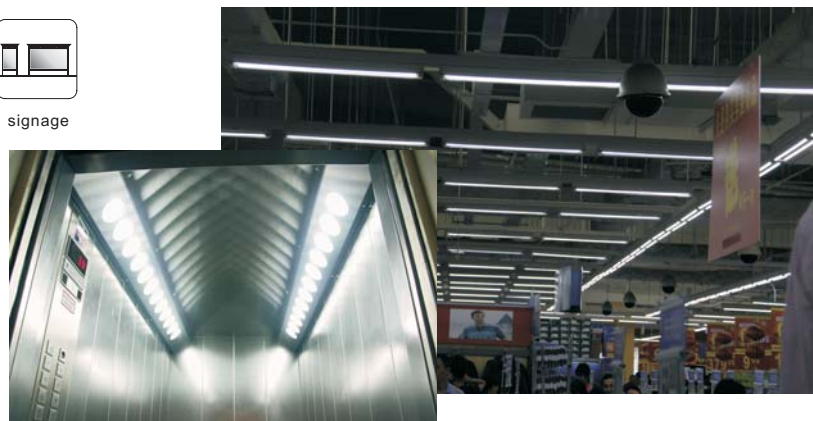

Why our T-tube™?

- -Much longer life than CFL tube: min. 10 years (suppose that light is on 8 hours per day)
- -70%~80% Energy-saving over Fluorescent tubes
- -Solid State, high shock/vibration resistant
- -Work without ballast, Instant soft-start
- -No RF interference, No flickering or buzzing
- -Quick and easy installation to minimize retrofit costs
- -Minimum maintenance costs, Produce little Heat
- -No Mercury and other hazardous materials, fully RoHS-compliant
- -Continuous operation for white LEDs (10 years for other colors)
- -Rated to operate from -4°F to 104°F [-20°C to 40°C], perfect for environments with extreme climates
- -Epistar+Intermatix LED packaging solution, no patent trouble
- -The newest design
- -The best cost-effective
- -Complete electricity isolation design, safety prove
- -ETL certification

Technical Parameters

- Standard length 60cm, 120cm and 150cm.
- Rated input voltage :AC200-240V 50-60Hz.
- PF (power factor) >0.9.
- Light efficiency > 95 lm/W (clear and wave cover)
- PF (power factor) >0.9.

Applications

◆◆◆◆