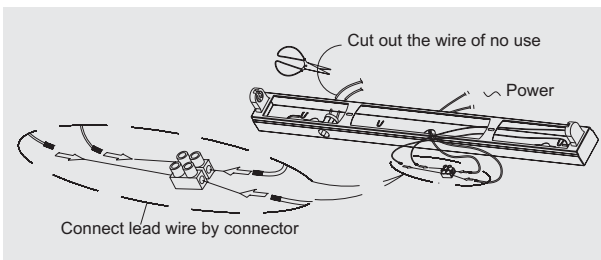

Installation Drawing

Step 3