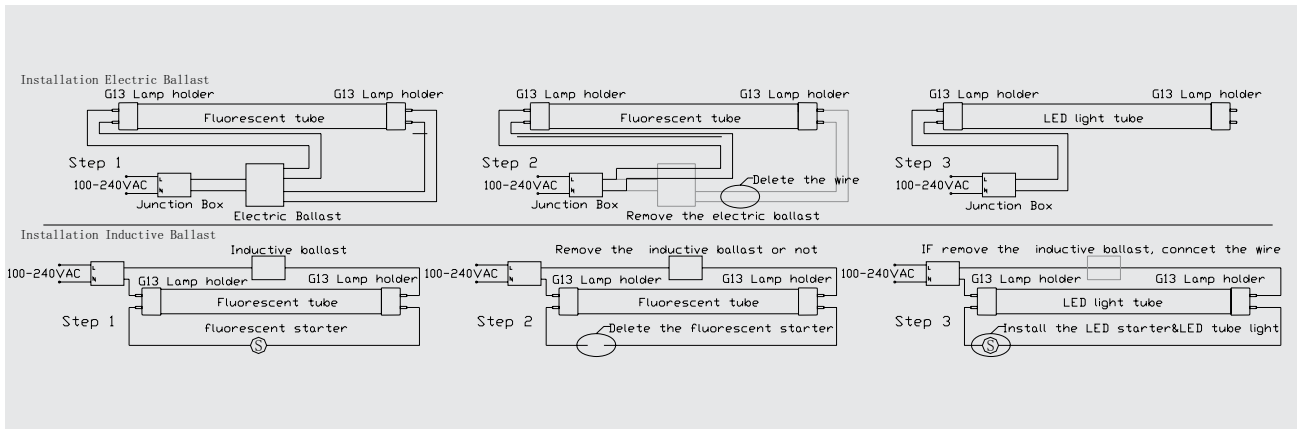

Installation Drawing

Step 1