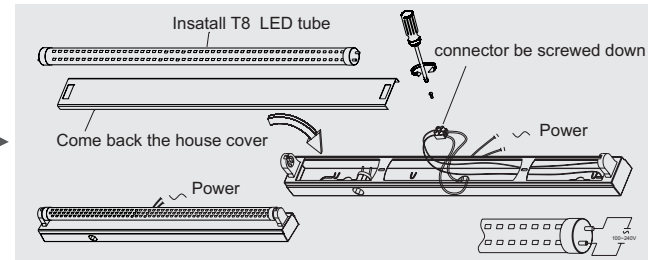

Installation Drawing

Step 4