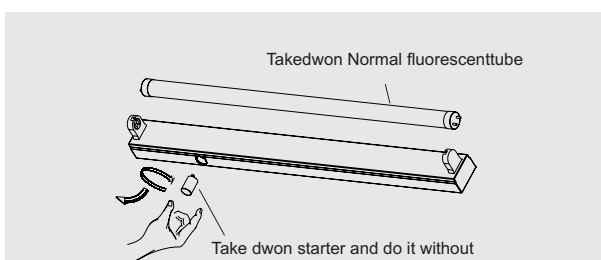

Installation Drawing

Step 1